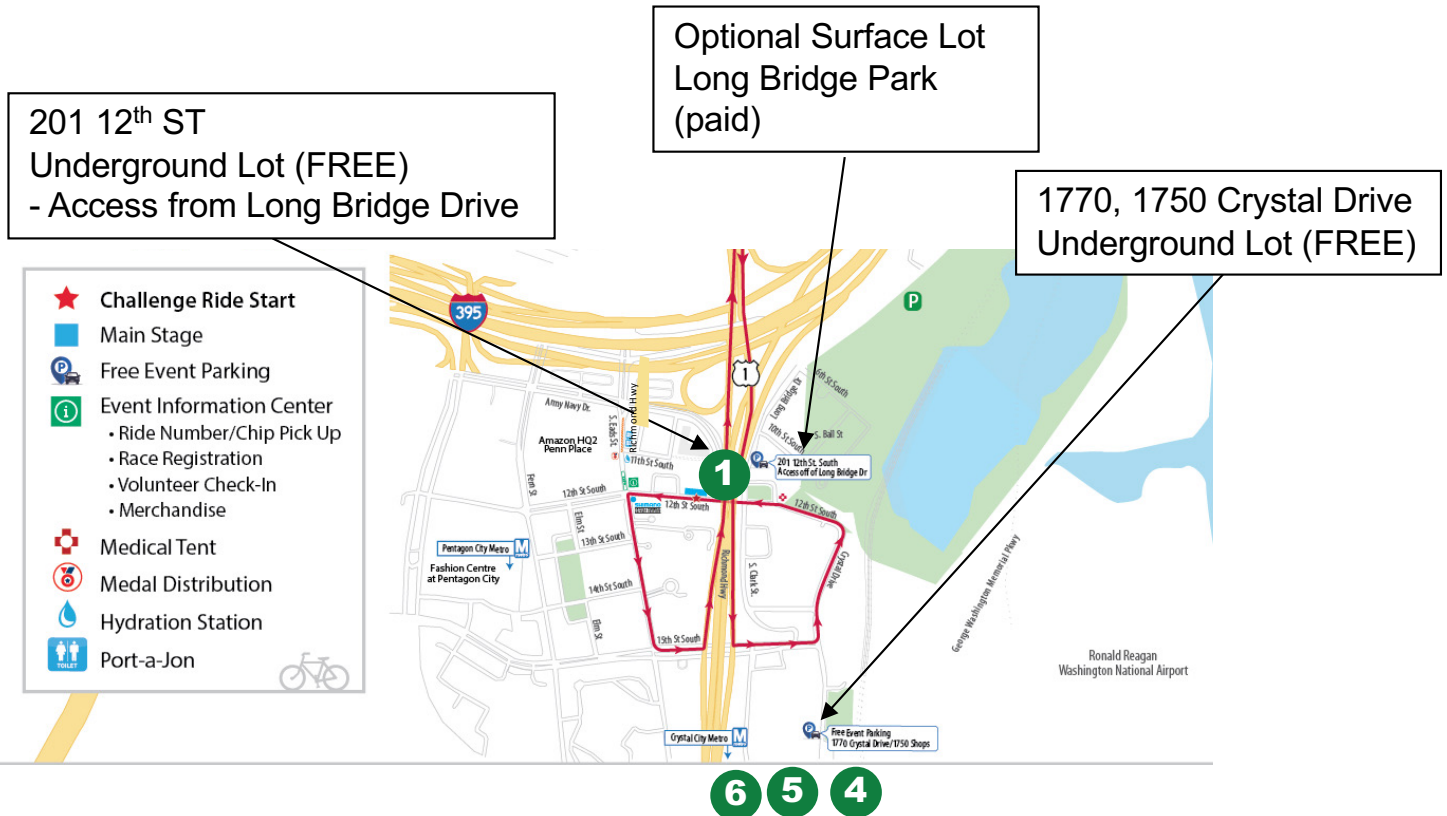

Ronald Reagan Washington National Airport

CHALLENGE RIDE

SATURDAY, JUNE 1, 2024

**THE ARMED FORCES
CYCLING CLASSIC**
PROUDLY BROUGHT TO YOU BY THE BOEING COMPANY

Recommended Garage Parking

There is plenty of free parking in the Crystal City Garage (just remember the low clearance. Access will be available to the lots:

- 1** 201 12th Street
Entrance located on Long Bridge Drive
- 4** Crystal City Shops at 1750
15th Street Entrance
- 5** Crystal City Shops at 1750
Crystal Drive Entrance
- 6** Crystal City Shops at 1750
18th Street Entrance

FREE Entry After 4PM Weekdays
All Day Weekends and Holidays
Standard Rates Apply

- 1 201 12th Street
Long Bridge Drive Entrance
- 2 1225 S. Clark Street
- ~~3~~ 1350 Crystal Drive
- 4 Crystal City Shops at 1750
15th Street Entrance
- 5 Crystal City Shops at 1750
Crystal Drive Entrance
- 6 Crystal City Shops at 1750
18th Street Entrance
- 7 1851 S. Bell Street
18th Street Entrance
- 8 1851 S. Bell Street
20th Street Entrance
- 9 Crystal City Shops
220 20th Street
- 10 Crystal City Shops at 2100
2100 Crystal Drive
Permit Only Until 4PM
- 11 2011 Crystal Drive
- 12 Crystal City Shops at 2200
2200 Crystal Drive
Permit Only Until 4PM
- 13 Crystal City Shops
223 23rd Street
Permit Only Until 4PM
- 14 Crystal City Shops at 2345
2345 Crystal Drive

Applicable Rates Apply

- ~~15~~ 1400 Crystal Drive
- 16 Surface Lot at 2200 S. Eads Street: Self Service
- 17 Buchanan Shops & Dining
- 18 Century Building Parking
320 23rd Street South
- 19 Century Building Parking
2450 Crystal Drive
- 20 2530 Crystal Drive
- 21 Potomac One Parking
2733 Crystal Drive
- 22 Holiday Inn Parking
2650 Jefferson Davis Highway
- 23 Concord Parking
2611 Jefferson Davis Highway
- 24 Surface Lot at 2711 Jefferson Davis Highway
- 25 Concord Parking
2600 Crystal Drive
- 26 Potomac Two Parking
Potomac Avenue
- 27 Potomac Gateway: 2800 Crystal Drive