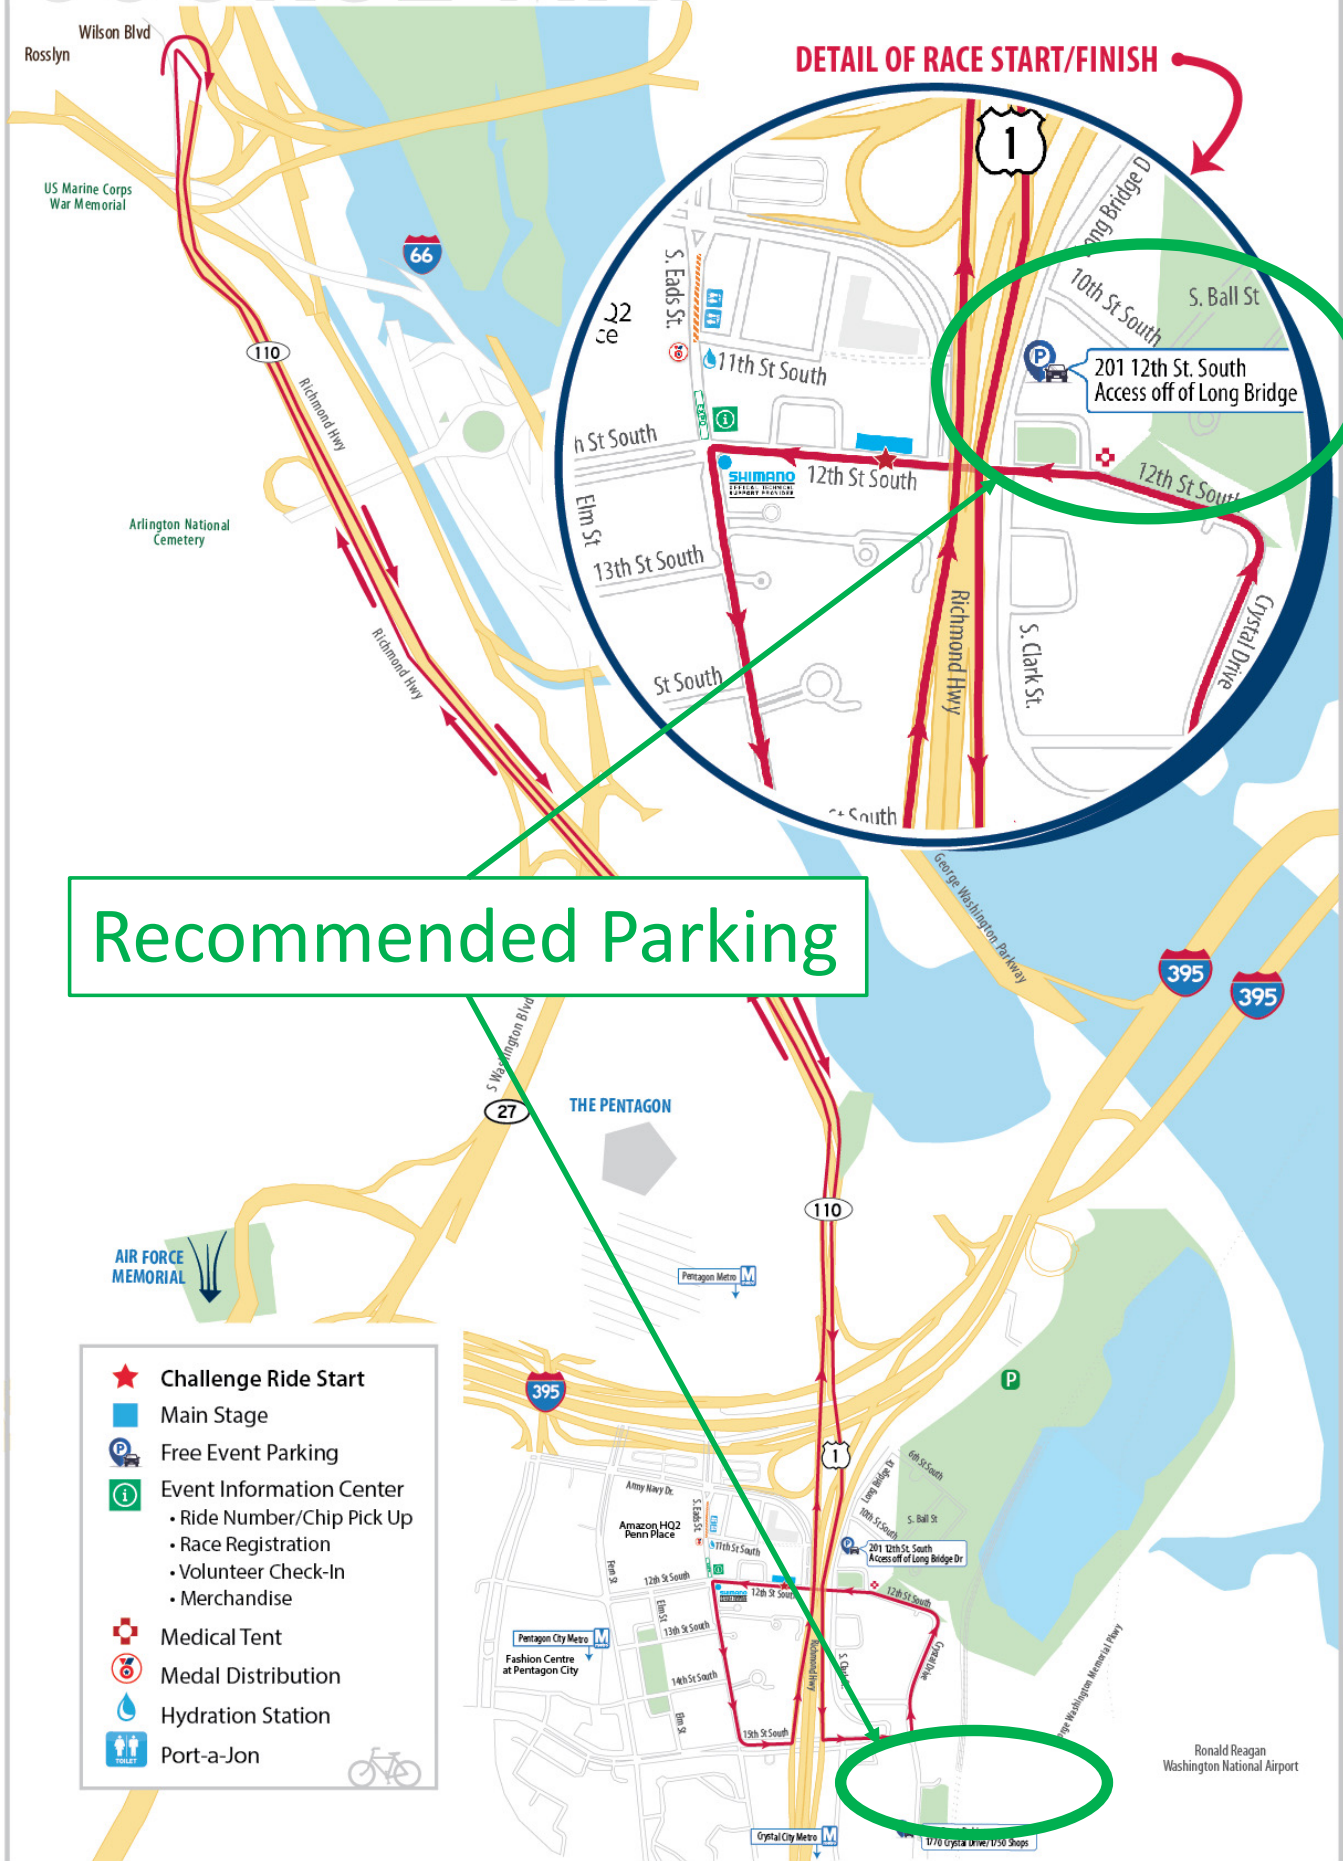

CHALLENGE RIDE

SATURDAY, JUNE 1, 2024

**THE ARMED FORCES
CYCLING CLASSIC**
PROUDLY BROUGHT TO YOU BY THE BOEING COMPANY

DETAIL OF RACE START/FINISH

Recommended Parking

- Challenge Ride Start
- Main Stage
- Free Event Parking
- Event Information Center
  - Ride Number/Chip Pick Up
  - Race Registration
  - Volunteer Check-In
  - Merchandise
- Medical Tent
- Medal Distribution
- Hydration Station
- Port-a-Jon

Ronald Reagan Washington National Airport